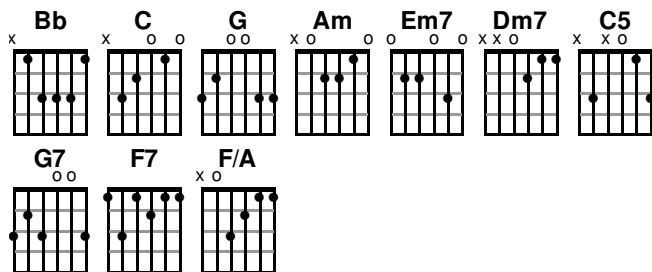

Go Tell It (This Is Amazing Grace)

www.praisecharts.com/77645
Life.Church Worship

Key: C · Tempo: 103 · Time: 4/4
Page 2 of 2

Chorus 2

C
Go (go), tell it on the mountain
(tell it on the mountain)

G   **C** / **E** **F/A** **G**
Over the hills and ev' - ry - whe - re

Am   **Em7**
Go (go), tell it on the mountain
(tell it on the mountain)

Dm7 **G**   **C5**
That Jesus Christ is born

Interlude

© 2012 Phil Wickham Music, Seems Like Music, Sing My Songs
(Admin. by Music Services, Inc.) WB Music Corp. (Admin. by Word
Entertainment, LLC) Bethel Music Publishing. CCLI Song No.
6333821. Unauthorized distribution is prohibited.