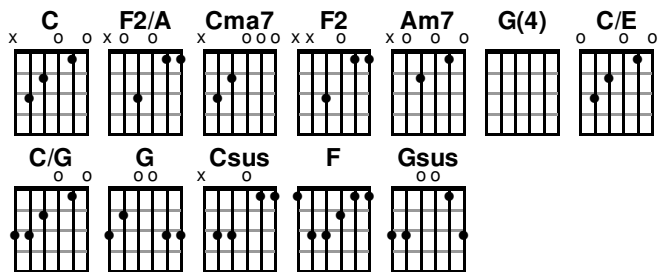

How Low Was Our Redeemer Brought

www.praisecharts.com/75706
Sovereign Grace

Key: Am · Tempo: 80 · Time: 3/4
Page 1 of 2

Intro

Am / / | C / / | G / / | D / / |
Am / G/B | C / / | G / / | D / /

Verse 1

Am G/B C
How low was our Re - deemer brought
G D
The King who held the stars
Am G/B C
Lay helpless in a maiden's arms
G D/F#
And pressed against her heart
C C/E F
While sheep and cattle raised their voice
G/F Am Dm
The Babe could speak no words
Am G Em D2
The ever flowing Spring of Joy
F2 G Am
Had come to share our thirst