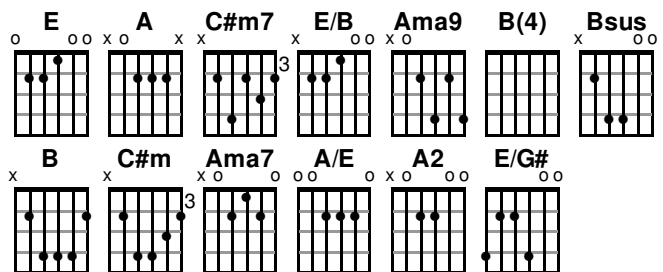

Angels We Have Heard On High

www.praisecharts.com/73620
Phil Wickham

Key: E · Tempo: 60 · Time: 3/4

Verse 1

E A E
Angels we have heard on high
C#m7 E/B A
Sweetly singing o'er the plains

E A E
And the mountains in re - ply
C#m7 Ema7/B Ama9
Echo - ing their joyous strains

Chorus

E B(4) Ema7/G#
Gloria, gloria - a
A E C#m7 Bsus B
In excelsis Deo, in excelsis De - o
E B(4) Ema7/G#
Gloria, gloria - a
A E C#m7 Bsus B E
In excelsis Deo, in excelsis De - o

E/G# A2 E/G#
Come adore on bended knee
C#m7 Ema7/B A
Christ, the Lord, the newborn King

Chorus

© 2019 Simply Global Songs, Cashagamble Jet Music, Be Essential Songs, Phil Wickham Music, Sing My Songs (Admin by Essential Music Publishing). CCLI Song No. 7138825. Unauthorized distribution is prohibited.

Interlude 1

(E) // C#m | B(4) / / / | E // C#m | B / / /

Verse 2

E Ama7 E
Shepherds why this jubi - lee
C#m7 E/B Ama9
Why your joyous strains prolong
E A E
What the gladsome tidings be
C#m7 Ema7/B Ama9
Which in - spire your heavenly song

Chorus

Interlude 2

(E) // C#m7 | B(4) / / / | E // C#m7 |
Bsus / / /

Verse 3

E A/E E
Come to Bethle - hem and see
C#m Ema7/B A A2
Him whose birth the angels sing