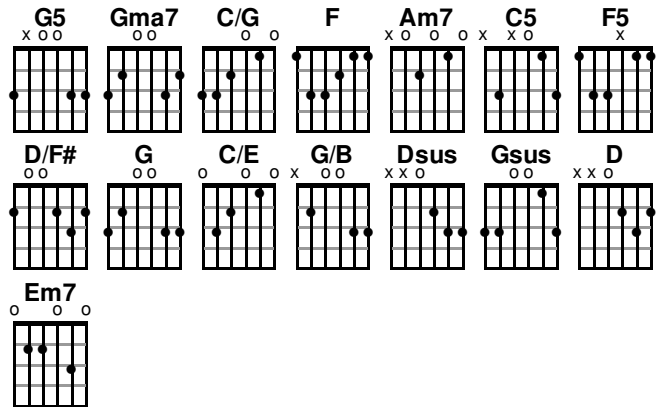

My Soul Will Magnify The Lord (The Ma...

www.praisecharts.com/22255

Key: A · Capo: 2 (G) · Tempo: 56 · Time: other

Keith & Kristyn Getty / Keith & Kristyn Getty / Keith & Kristyn Getty

Verse 1

G5 **Gma7** **C/G** **Gma7**
 My soul will magni - fy the Lord
F **Am7** **G5**
 I re - joice in God, my Savior
F(9) **C5** **F5** **G5**
 In the wonder of His fa - vor
G5 **Gma7** **C/G** **Gma7**
 For He has done great things for me
F **Am7** **G5**
 He was mindful of His servant
F(9) **C5** **F5** **G5**
 Ev'ry age shall call me bless - ed
D/F# **G** **C/E** **G/B**
 The Hope of Abraham come
Am7 **G/B** **C5** **Dsus**
 In the giving of a Son
D/F# **G** **Gsus** **G** **D** **Em7** **G/B**
 For He who prom - ised is might - y
Am7 **G/B** **C5** **F5** **G5**
 In re - mem - ber - ing His mer - cy