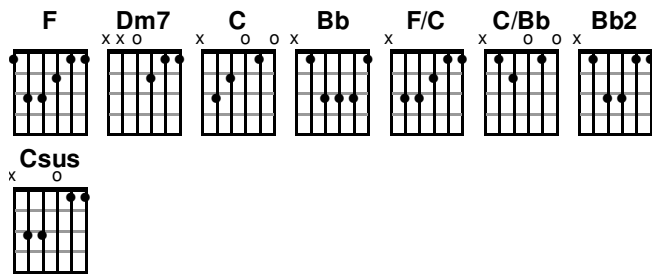

www.praisecharts.com/24270

Paul Baloche / Paul Baloche / Paul Baloche / Paul Baloche

Key: F · Time: 4/4

Page 2 of 2

Dm7 **Bb2**
Let Your glory reign, shining like the day

F
King of heaven come

© 2013 Integrity Worship Music, Leadworship Songs (Admin by Capitol CMG Publishing). CCLI Song No. 7019799. Unauthorized distribution is prohibited. Words and music by Paul Baloche / Jason Ingram / Charles Wesley / Felix Mendelssohn.