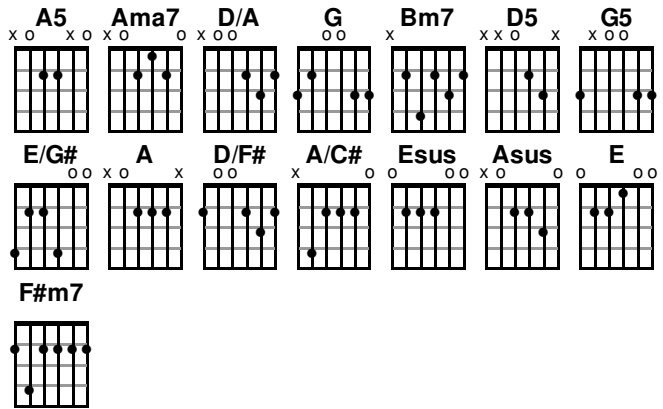

My Soul Will Magnify The Lord (The Ma...

www.praisecharts.com/22255

Key: A · Tempo: 56 · Time: other

Keith & Kristyn Getty / Keith & Kristyn Getty / Keith & Kristyn Getty

Verse 1

A5 Ama7 D/A Ama7
My soul will magni - fy the Lord

G Bm7 A5
I re - jice in God, my Savior

G(9) D5 G5 A5
In the wonder of His fa - vor

A5 Ama7 D/A Ama7
For He has done great things for me

G Bm7 A5
He was mindful of His servant

G(9) D5 G5 A5
Ev'ry age shall call me bless - ed

E/G# A D/F# A/C#
The Hope of Abraham come

Bm7 A/C# D5 Esus
In the giving of a Son

E/G# A Asus A E F#m7 A/C#
For He who prom - ised is might - y

Bm7 A/C# D5 G5 A5
In re - mem - ber - ing His mer - cy

Verse 2

A5 Ama7 D/A Ama7
My soul will magni - fy the Lord

G Bm7 A5
For His grace to those who fear Him

G(9) D5 G5 A5
Through ev'ry gener - a - tion

A5 Ama7 D/A Ama7
The proud He scatters to the wind

G Bm7 A5
As the ruler's strength is broken

G(9) D5 G5 A5
And the rich are left with noth - ing

E/G# A D/F# A/C#
The hum - ble lifted high

Bm7 A/C# D5 Esus
And the hungry sat - is - fied

E/G# A Asus A E F#m7 A/C#
Our Por - tion and our Treas - ure

Bm7 A/C# D5 G5 A5
Our Hope and Help for - ev - er

© 2008 Thankyou Music (Admin. by Capitol CMG Publishing).
Unauthorized distribution is prohibited. Words and music by Keith
Getty / Kristyn Getty / Stuart Townend.